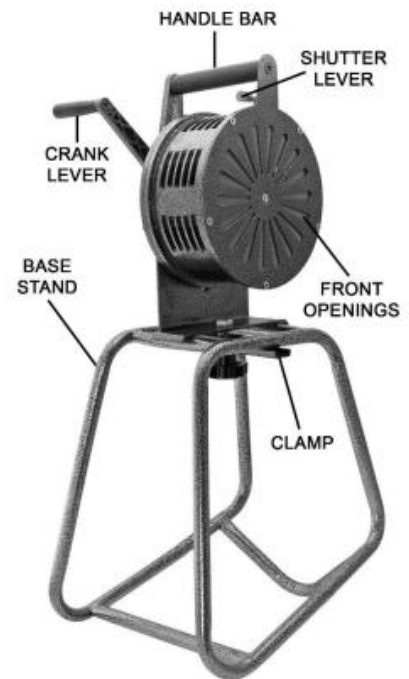

OPERATING INSTRUCTIONS

- Attach the siren to the base stand using the clamp.
- Make sure siren's radial openings are fully opened by adjusting the shutter mechanism lever located on the top.
- Place one hand on the siren's handle bar and using the other hand start turning the crank lever rapidly clockwise to produce the sound.
- To storage you may attach the siren to the base upside down to save space.

IMPORTANT: While not in use, keep the front opening of the siren closed.